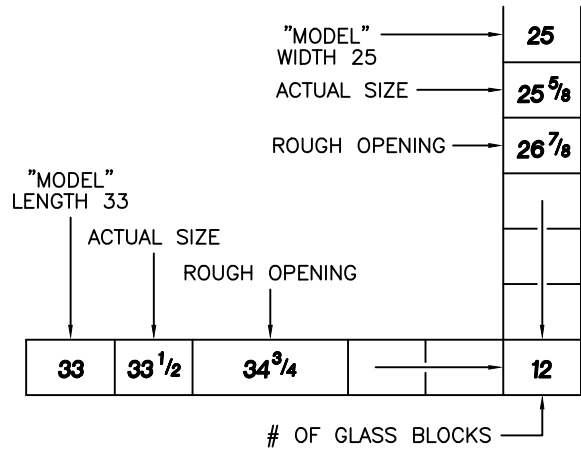

HOW TO SELECT YOUR SKYLIGHT

EXAMPLE:

MODEL NO. SKY25-33W IS A GRID SYSTEM SKYLIGHT (SKY) OF APPROX. 25 INCHES WIDTH BY 33 INCHES (25-33). THE EXAMPLE COLOR INDICATED IS WHITE (W). WHERE THE WIDTH ROW AND LENGTH COLUMN INTERSECT, YOU WILL FIND THE NUMBER OF 8" SQUARE, THINLINE SERIES GLASS BLOCK UNITS REQUIRED.

MODEL NUMBER	WIDTH											
	9	17	25	33	41	49	57	65	73	80		
	ACTUAL SIZE FINISHED INTERIOR DIMENSION	$9 \frac{13}{16}$	$17 \frac{11}{16}$	$25 \frac{5}{8}$	$33 \frac{1}{2}$	$41 \frac{3}{8}$	$49 \frac{5}{16}$	$57 \frac{3}{16}$	$65 \frac{1}{16}$	73	$80 \frac{7}{8}$	
ROUGH OPENING	$11 \frac{1}{16}$	$18 \frac{15}{16}$	$26 \frac{7}{8}$	$34 \frac{3}{4}$	$42 \frac{5}{8}$	$50 \frac{9}{16}$	$58 \frac{7}{16}$	$66 \frac{5}{16}$	$74 \frac{1}{4}$	$82 \frac{1}{8}$		
9	$9 \frac{13}{16}$	$11 \frac{1}{16}$	1	2	3	4	5	6	7	8	9	10
17	$17 \frac{11}{16}$	$18 \frac{15}{16}$	2	4	6	8	10	12	14	16	18	20
25	$25 \frac{5}{8}$	$26 \frac{7}{8}$	3	6	9	12	15	18	21	24	27	30
33	$33 \frac{1}{2}$	$34 \frac{3}{4}$	4	8	12	16	20	24	28	32	36	40
41	$41 \frac{3}{8}$	$42 \frac{5}{8}$	5	10	15	20	25	30	35	40	45	50
49	$49 \frac{5}{16}$	$50 \frac{9}{16}$	6	12	18	24	30	36	42	48	54	60
57	$57 \frac{3}{16}$	$58 \frac{7}{16}$	7	14	21	28	35	42				
65	$65 \frac{1}{16}$	$66 \frac{5}{16}$	8	16	24	32	40	48				
73	73	$74 \frac{1}{4}$	9	18	27	36	45	54				
80	$80 \frac{7}{8}$	$82 \frac{1}{8}$	10	20	30	40	50	60				