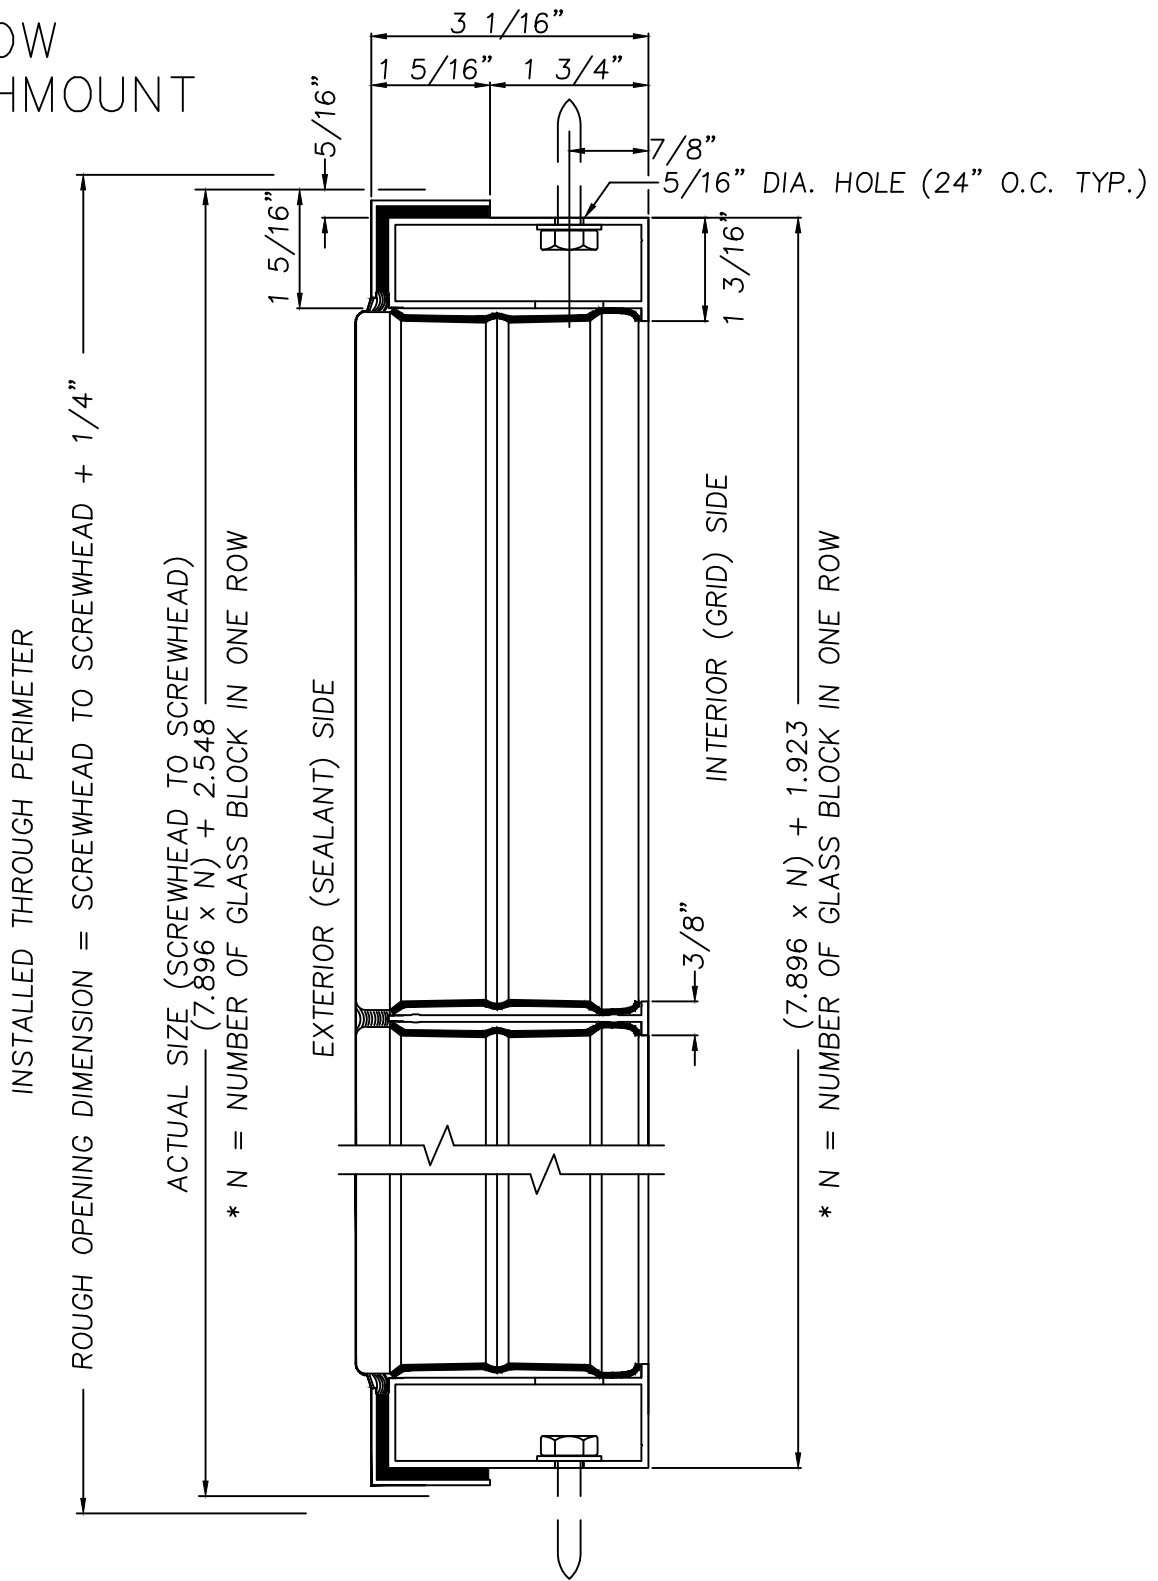

WINDOW
FLUSHMOUNT

IBP GRID SYSTEM DIMENSIONS – WITH L-BAR
NOT TO SCALE

Innovative Building Products, Inc.
P.O. Box 425 Fort Worth, TX 76101
Phone: (800) 932-2263
Fax: (817) 332-1406
Plant: 206 Dotson St. Denton, TX 76205

GlassWalk™
IBP GLASS FLOOR SYSTEMS

**FAST TRACK
STONE** system™

IBP
glass block grid system™

WG-4

JAN. 2017