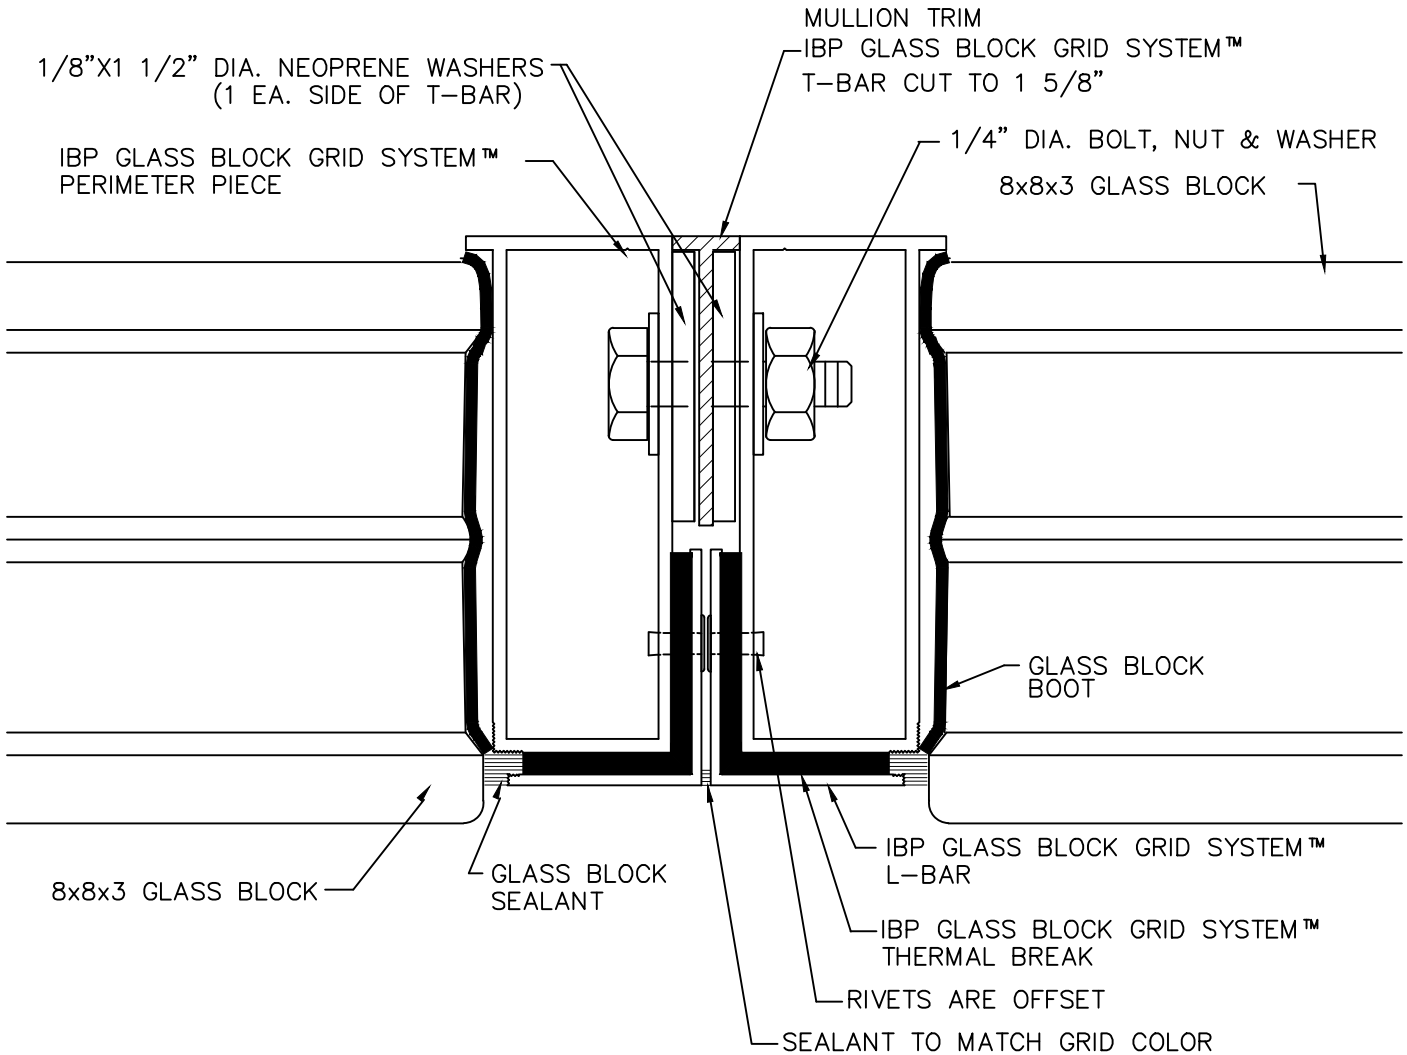

INTERIOR (T-BAR) SIDE

EXTERIOR (SEALANT) SIDE

WINDOW MULLION DETAIL – HORIZONTAL or VERTICAL

NOT TO SCALE

Innovative Building Products, Inc.
P.O. Box 425 Fort Worth, TX 76101
Phone: (800) 932-2263
Fax: (817) 332-1406
Plant: 206 Dotson St. Denton, TX 76205