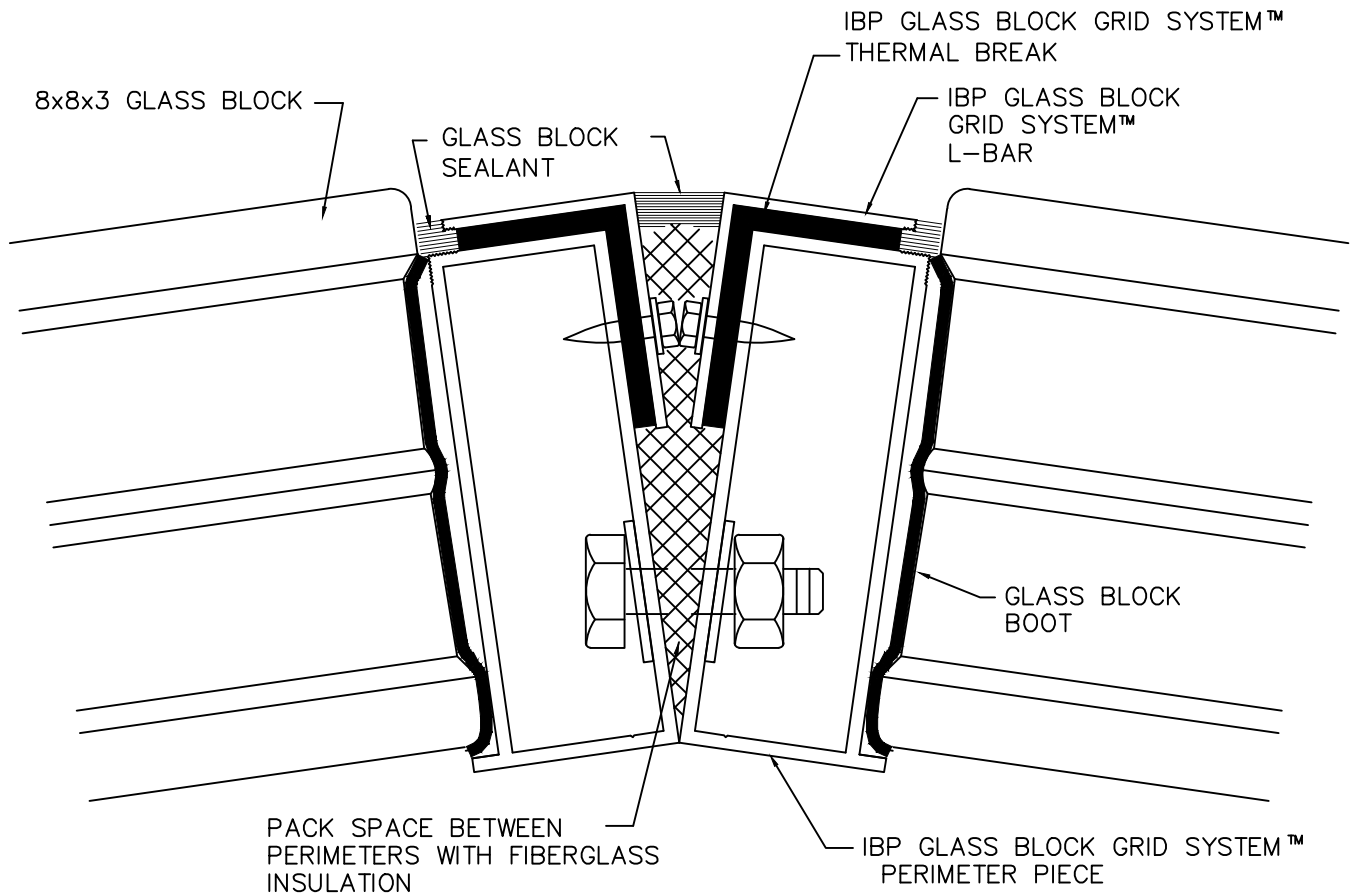

EXTERIOR (SEALANT) SIDE

INTERIOR (T-BAR) SIDE

WINDOW RADIUS MULLION DETAIL  
NOT TO SCALE

Innovative Building Products, Inc.  
P.O. Box 425 Fort Worth, TX 76101  
Phone: (800) 932-2263  
Fax: (817) 332-1406  
Plant: 206 Dotson St. Denton, TX 76205