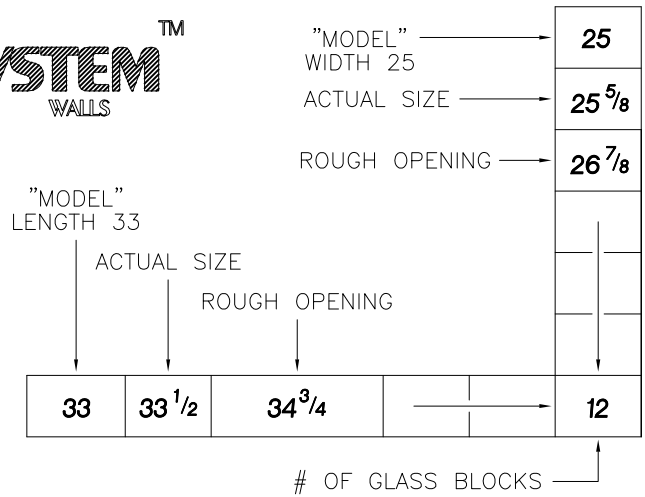

# HOW TO SELECT YOUR SKYLIGHT

## IBP glass block grid system™

WINDOWS SKYLIGHTS • FLOORS SHOWERS WALLS

**EXAMPLE:**

MODEL NO. SKY25-33W IS A GRID SYSTEM SKYLIGHT (SKY) OF APPROX. 25 INCHES WIDTH BY 33 INCHES (25-33). THE EXAMPLE COLOR INDICATED IS WHITE (W). WHERE THE WIDTH ROW AND LENGTH COLUMN INTERSECT, YOU WILL FIND THE NUMBER OF 8" SQUARE, THINLINE SERIES GLASS BLOCK UNITS REQUIRED.

LENGTH	WIDTH											
	MODEL NUMBER	9	17	25	33	41	49	57	65	73	80	
	ACTUAL SIZE FINISHED INTERIOR DIMENSION	9 13/16	17 11/16	25 5/8	33 1/2	41 3/8	49 5/16	57 3/16	65 1/16	73	80 7/8	
	ROUGH OPENING	11 1/16	18 15/16	26 7/8	34 3/4	42 5/8	50 9/16	58 7/16	66 5/16	74 1/4	82 1/8	
9	9 13/16	11 1/16	1	2	3	4	5	6	7	8	9	10
17	17 11/16	18 15/16	2	4	6	8	10	12	14	16	18	20
25	25 5/8	26 7/8	3	6	9	12	15	18	21	24	27	30
33	33 1/2	34 3/4	4	8	12	16	20	24	28	32	36	40
41	41 3/8	42 5/8	5	10	15	20	25	30	35	40	45	50
49	49 5/16	50 9/16	6	12	18	24	30	36	42	48	54	60
57	57 3/16	58 7/16	7	14	21	28	35	42				
65	65 1/16	66 5/16	8	16	24	32	40	48				
73	73	74 1/4	9	18	27	36	45	54				
80	80 7/8	82 1/8	10	20	30	40	50	60				